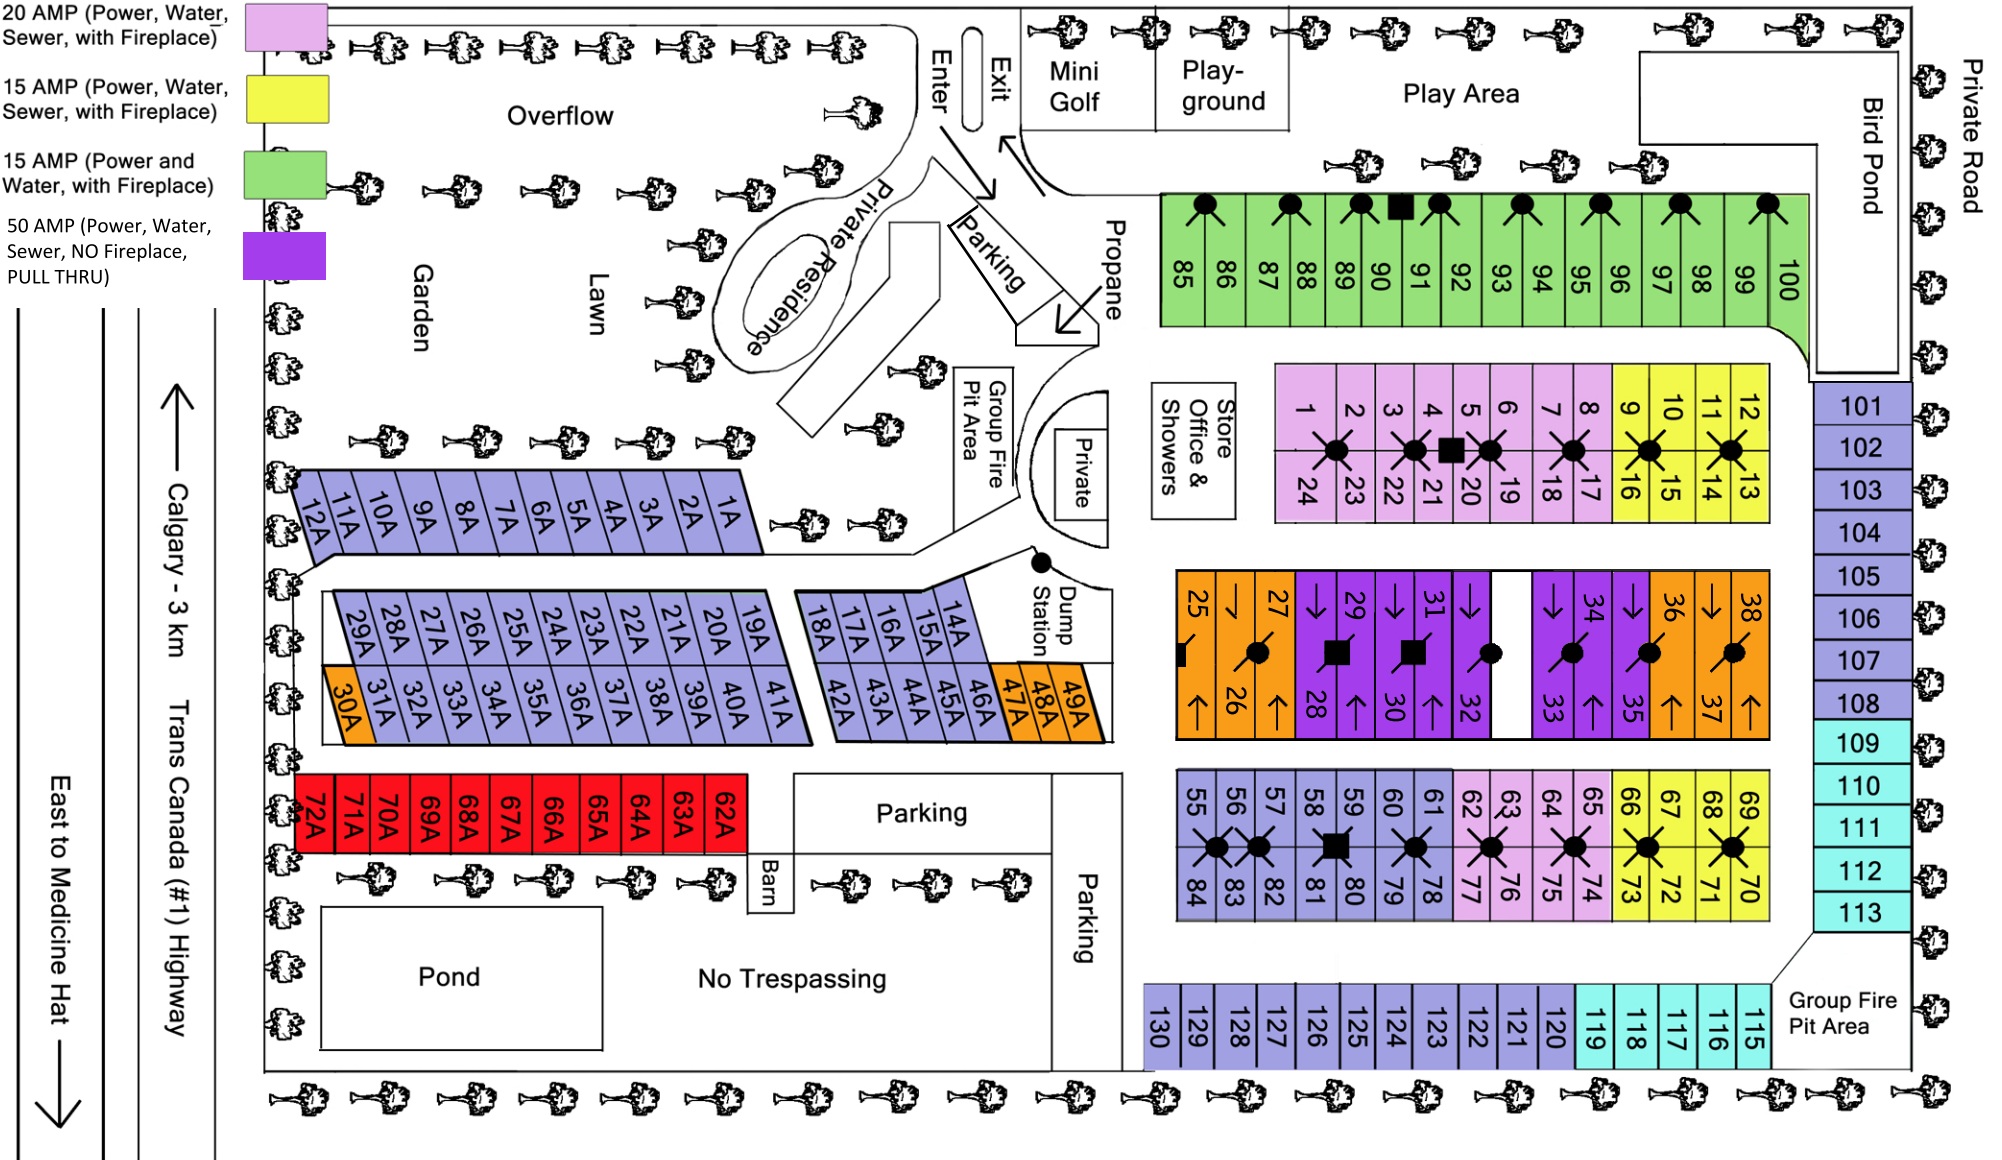

**LEGEND**

- 50 AMP (Power, Water, Sewer, NO Fireplace)
- 30 AMP (Power, Water, Sewer, NO Fireplace)
- 30 AMP (Power, Water, Sewer, With Fireplace)
- 30 AMP (Power, Water, Sewer, NO Fireplace, PULL THRU)
- 20 AMP (Power, Water, Sewer, with Fireplace)
- 15 AMP (Power, Water, Sewer, with Fireplace)
- 15 AMP (Power and Water, with Fireplace)
- 50 AMP (Power, Water, Sewer, NO Fireplace, PULL THRU)

Range Road 284 - Conrich

← Calgary - 3 km      Trans Canada (#1) Highway

East to Medicine Hat →